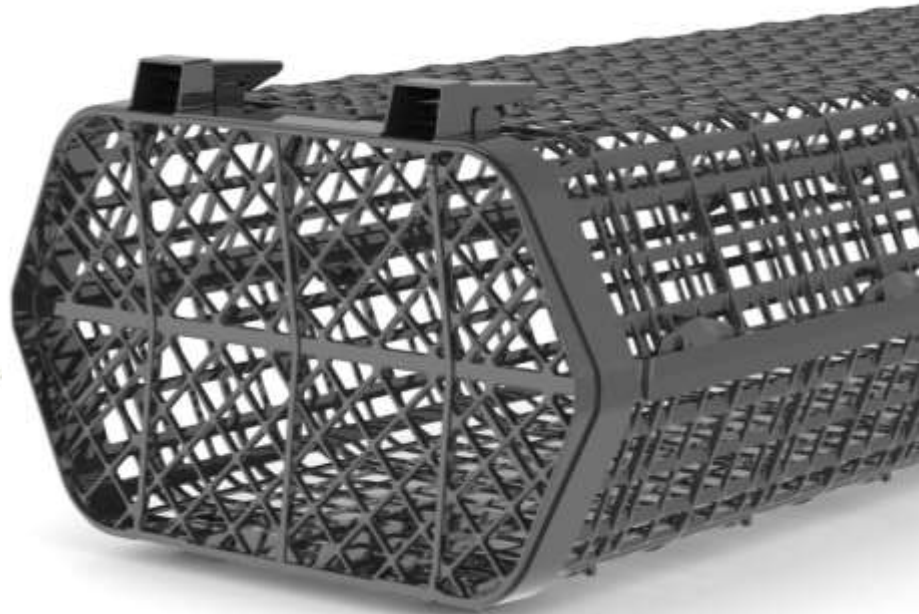

ADJUSTABLE LONG LINE SHELLFISH FARMING TECHNOLOGY

by

Hexcyl **basket bodies and doors** are guaranteed for

5 YEARS*

We will replace FREE OF CHARGE any faulty baskets and doors during that period

All **other Hexcyl components** are guaranteed for a period of **one year***

We guarantee that the basket body and doors of your Hexcyl Shellfish Baskets will outlast any polypropylene oyster basket.

Ask our competitors for a 5 year guarantee on their baskets

***Conditions**

- Proof of purchase and photographs required
- Proof that the Hexcyl basket has been assembled and installed as per the videos on our website
- Proof that the basket has been subjected to normal operating conditions